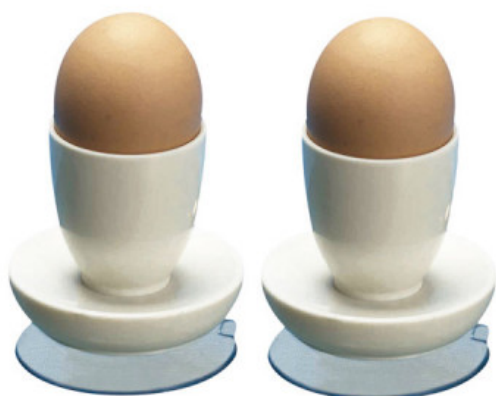

Egg Cups with Suction Base (Pair)

Brand: Aidapt
Product Code: VM908
Availability: 20
Weight: 0.00kg

Price: £8.92

Short Description

This convenient pair of Egg Cups have a suction cup on the base to keep the egg cups in place; ideal for one-handed users or those with limited mobility. Supplied in pairs.

Description

This convenient pair of Egg Cups have a suction cup on the base to keep the egg cups in place, making them an ideal personal aid/dining aid for one-handed users or those with limited mobility. Supplied in pairs.

- Ideal for one-handed use
- Suction Base keeps the Egg Cup steady
- Supplied in pairs
- Depth (mm): 60
- Height (mm): 70
- Width (mm): 60
- Product Dimensions (mm): 70x60x60
- Net weight (kg): 0.045
- Colour: White