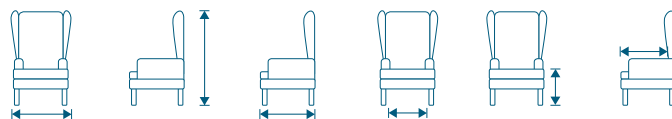

drive
MEDICAL DESIGN & MANUFACTURING

www.drivemedical.co.uk

The Fireside Chair range

provides several seat height options and a choice of high quality fabrics and colour designs.

- Fully sprung platform, luxury 'T' shaped seat cushion and an inviting back cushion will provide many an hour of great comfort and support.
- A matching 2-seat settee is also available.
- Available in a choice of sage or cream fabric.

Durham

Jubilee

- Hand built hard wood frame is beautifully compact and is ideal where space is at a premium.
- Back care lumbar support and firm seat for extra support to the lower back.
- Polished solid hard knuckles and hand grips to help you rise easily and to minimise fabric wear on the traditionally upholstered arms.
- Available in a choice of sage or gold fabric.

Durham
2 Seater
settee available

Leaflet Code: LL103

> If you would like to view this product please contact your local stockist, details above.

Code	Description	Chair Width	Chair Height	Chair Depth	Seat Width	Seat Height	Seat Depth
FSC006	Jubilee	68cm	109cm	71cm	51cm	53cm	47cm
FSC010	Durham Standard	82cm	108cm	75cm	45cm	50cm	52cm
FSC011	Durham Grand	82cm	113cm	75cm	45cm	52cm	52cm